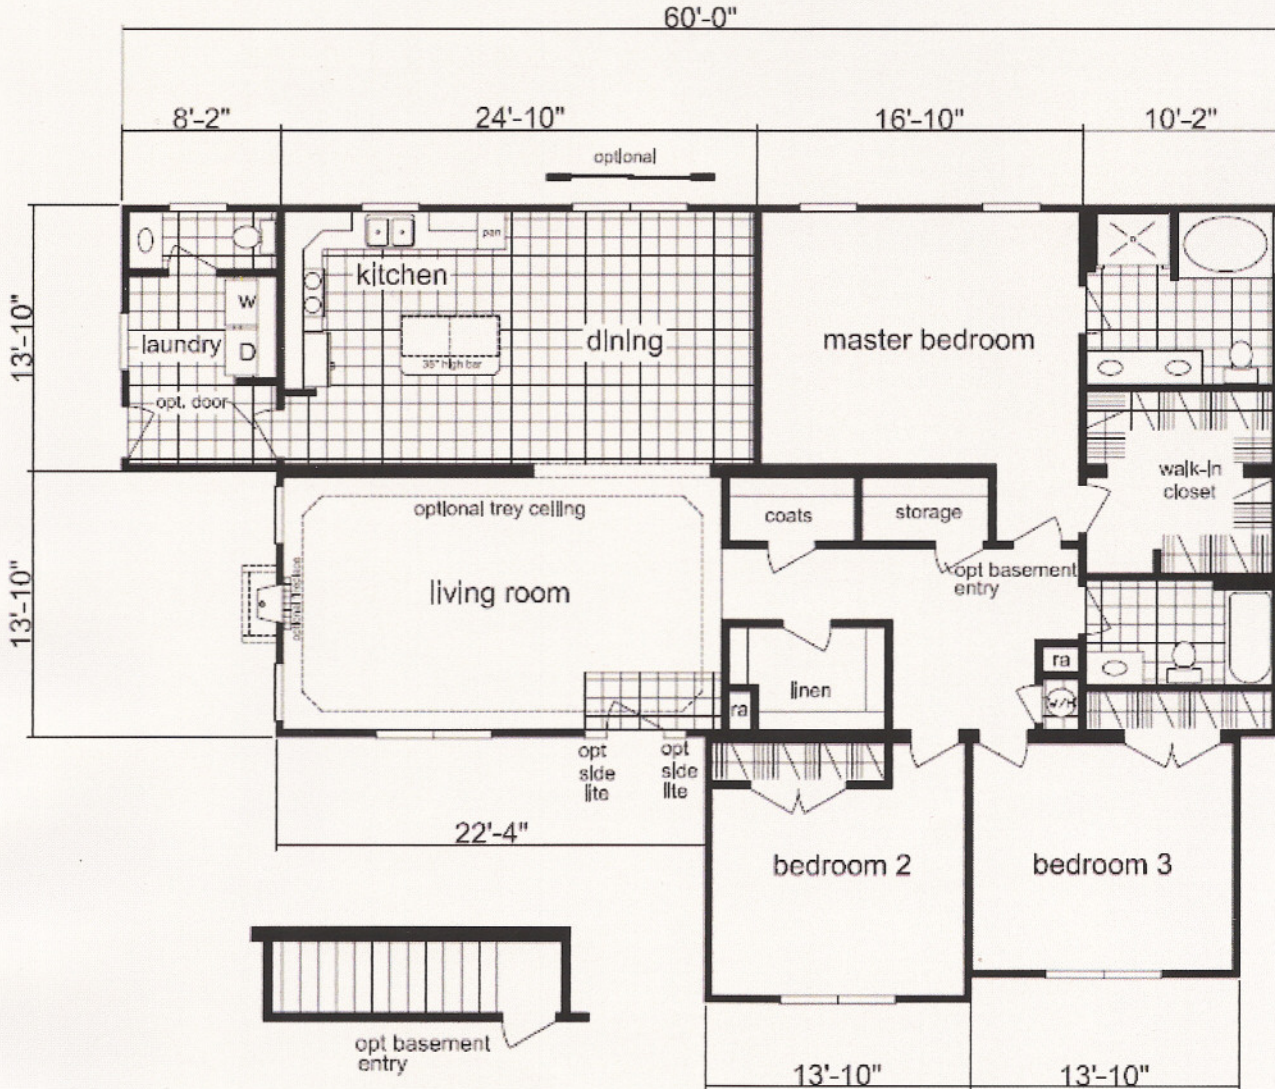

THE SAVANNAH

MODEL 6004T

3 Bedroom—2 Bath
 1913 Square Feet
 Dimensional Area 60' x 41'6"

Building A Better Home...

Holmes Building Systems, LLC | 2863 Plank Road, Box 520 Robbins, NC 27325 | Phone: 910.948.2516 | Fax: 910.948.3045