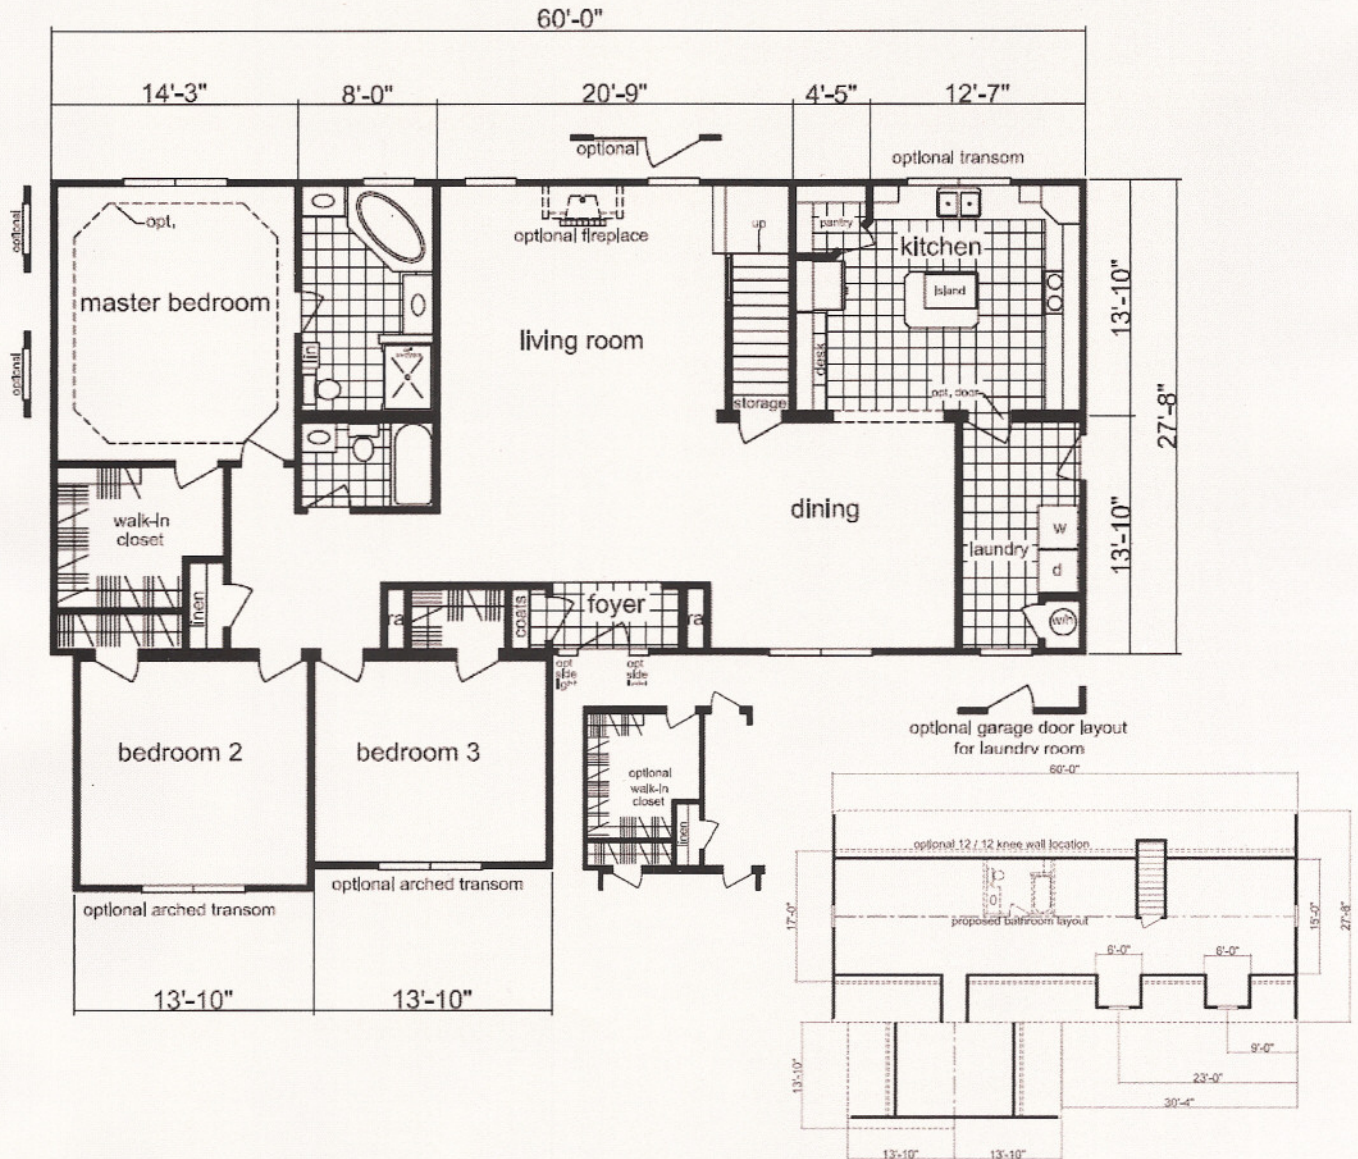

THE PINEHURST MODEL 6007TBR

3 Bedroom—2 Bath
2024 Finished Square Feet
Dimensional Area 60' x 41'6"

Building A Better Home...

Holmes Building Systems, LLC | 2863 Plank Road, Box 520 Robbins, NC 27325 | Phone: 910.948.2516 | Fax: 910.948.3045