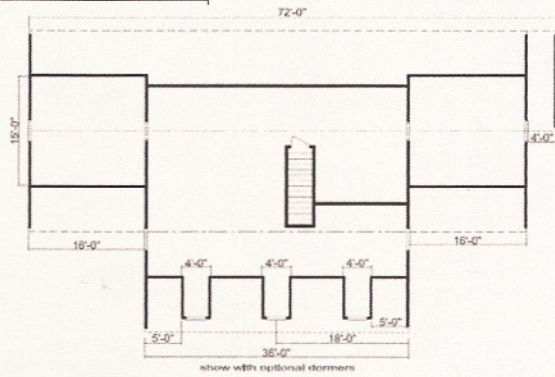

THE GREENBRIER

MODEL 7202TBR

3 Bedroom—2 Bath
 2432 Finished Square Feet
 Dimensional Area 72' x 41'6"

Building A Better Home...

Holmes Building Systems, LLC | 2863 Plank Road, Box 520 Robbins, NC 27325 | Phone: 910.948.2516 | Fax: 910.948.3045