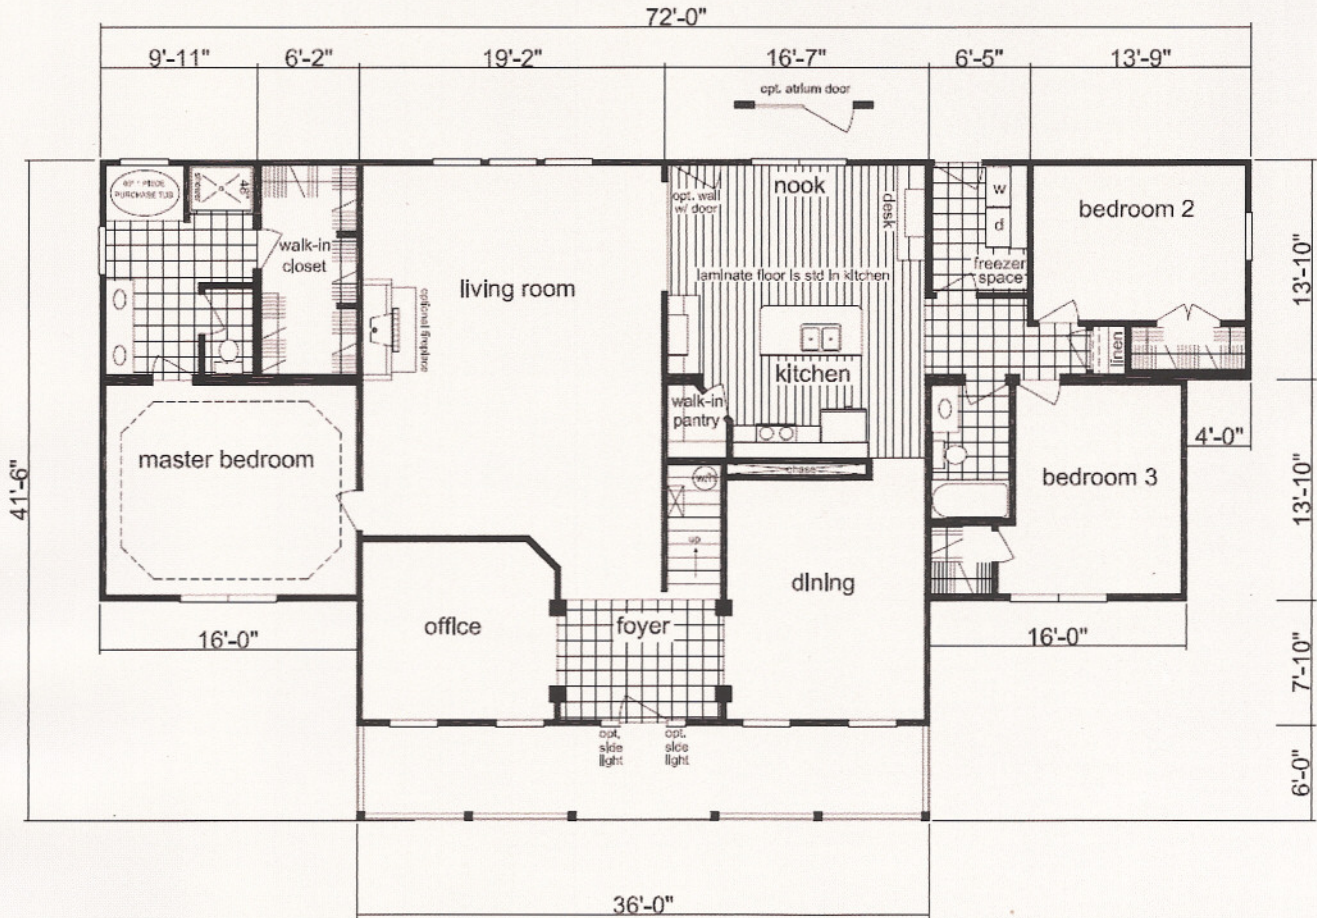

THE GREENBRIER

MODEL 7202TBR

3 Bedroom—2 Bath
 2432 Finished Square Feet
 Dimensional Area 72' x 41'6"

Building A Better Home...

Holmes Building Systems, LLC | 2863 Plank Road, Box 520 Robbins, NC 27325 | Phone: 910.948.2516 | Fax: 910.948.3045