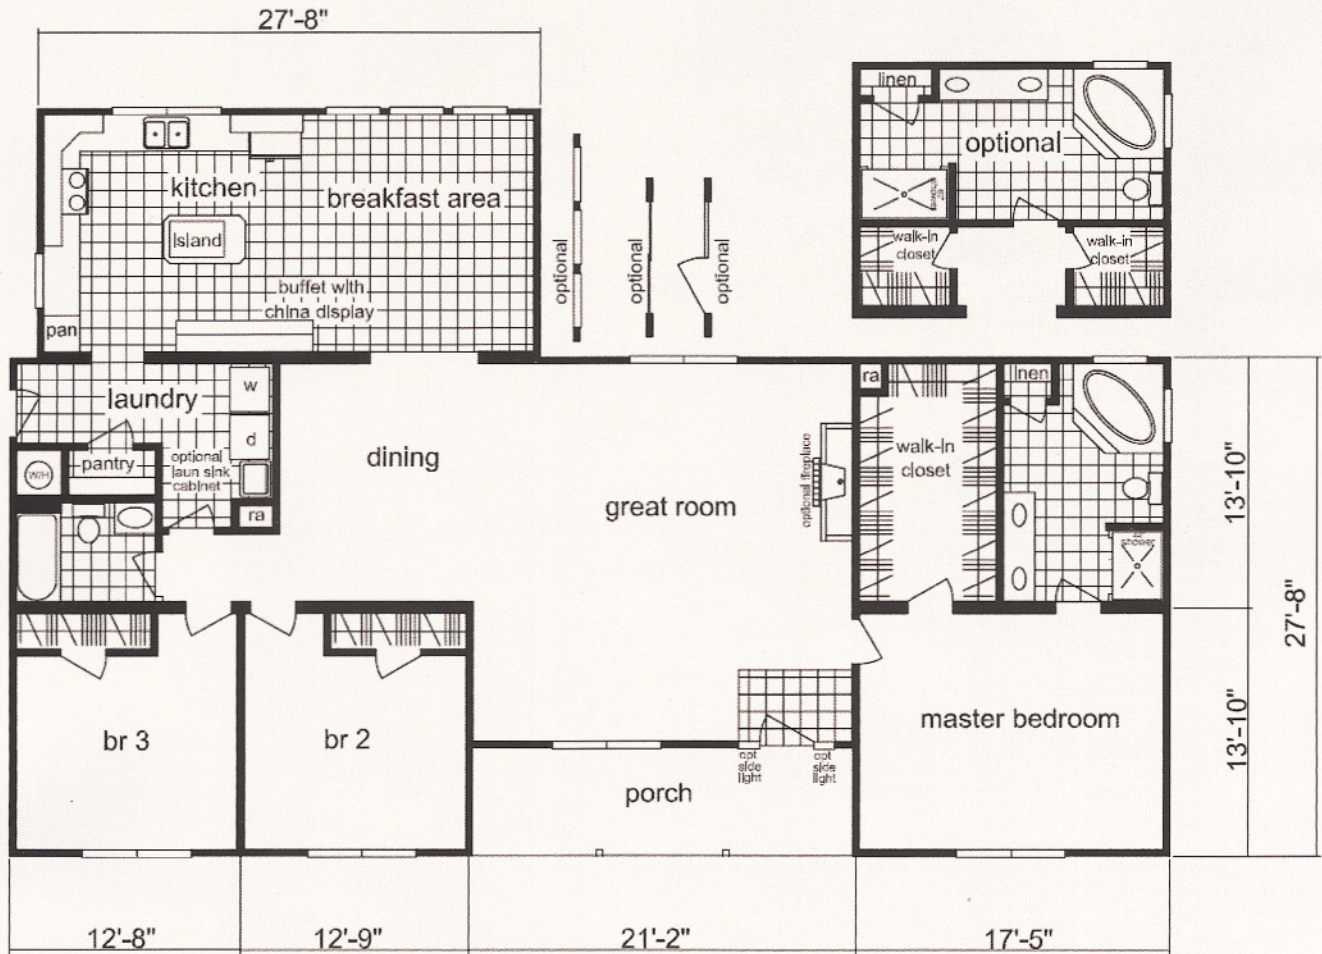

THE EVERGREEN MODEL 6401T

3 Bedroom—2 Bath
2153 Square Feet
Dimensional Area 64' x 41'6"

Building A Better Home...

Holmes Building Systems, LLC | 2863 Plank Road, Box 520 Robbins, NC 27325 | Phone: 910.948.2516 | Fax: 910.948.3045